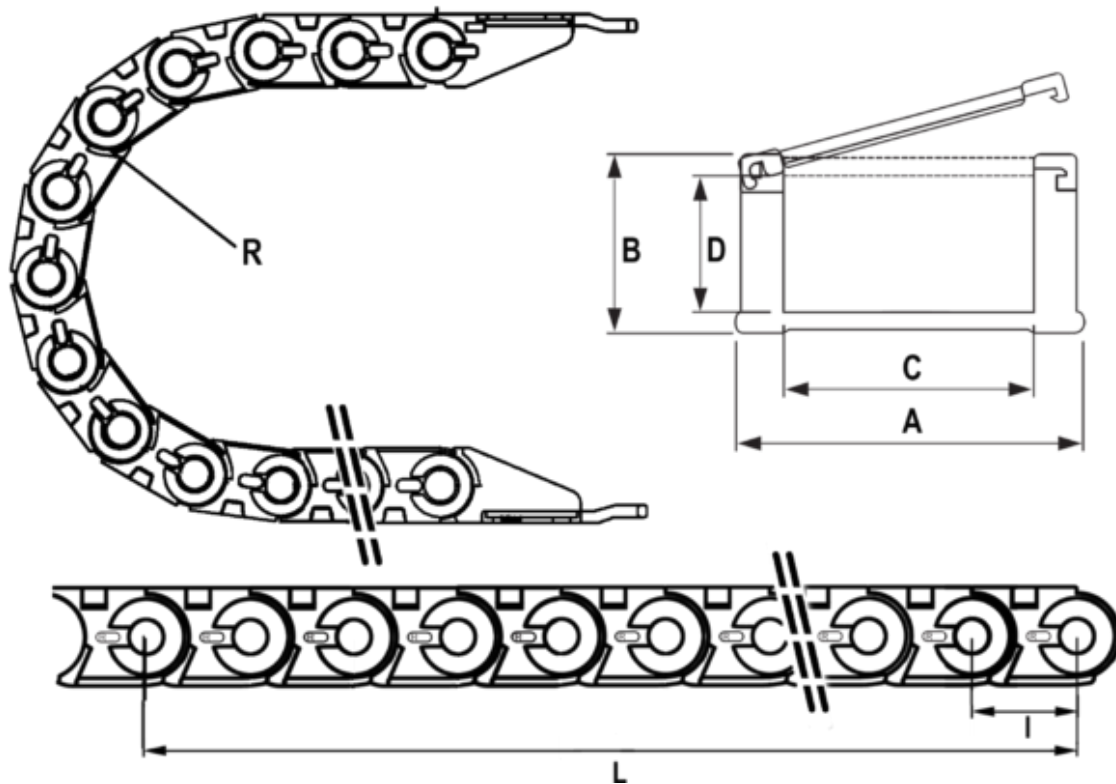

# Data Sheet

Article number: 18CPS03367R100  
Description: Cable chain, CPS MINI  
Type CPS033.67.R100-990L (30 LK)

## Measures

Full length	= 990mm
Inside Height	= 23
Inside Width	= 67
Link Length(Pitch)	= 33
Outside Height	= 31
Outside Width	= 83
Radius	= 100